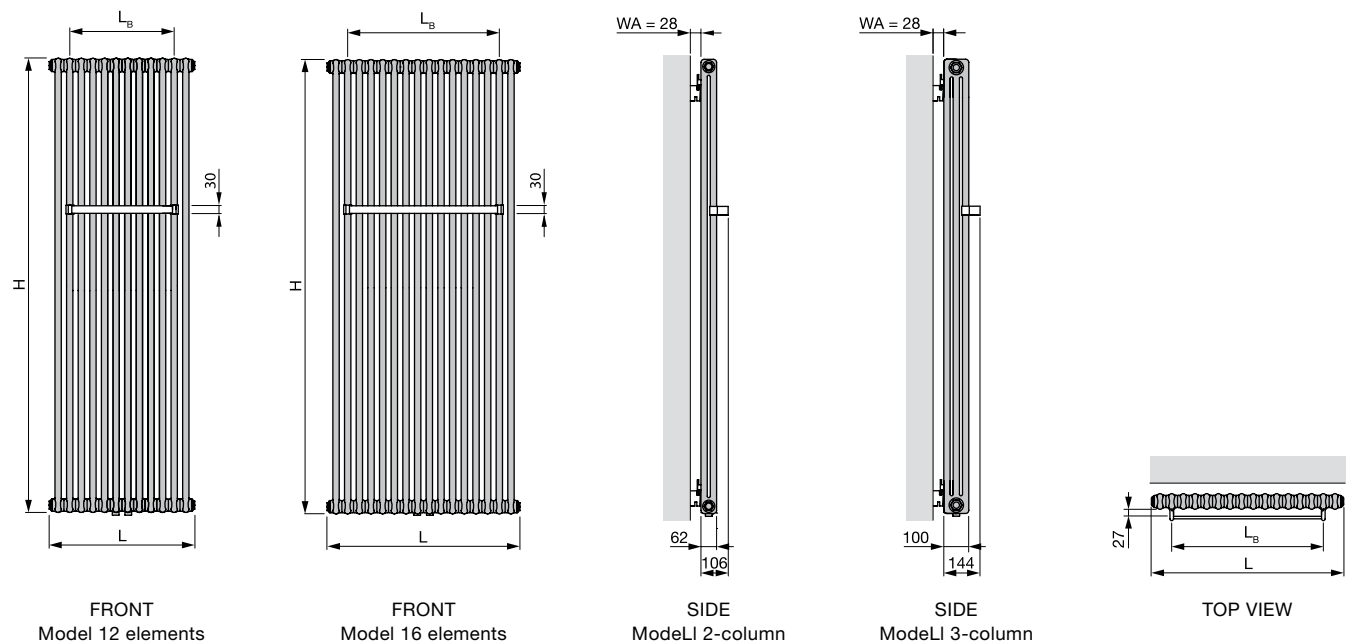

The immense power of Zehnder Charleston Bar even heats large bathrooms to a comfortable temperature. Large and small towels as well. Thanks to the custom-mountable towel rail, they are always warm and within arm's reach. Available in almost any colour and finish from the Zehnder colour chart.

Benefits

- Convenient towel rail for hanging towels
- Classic, elegant design blends in with any setting
- High proportion of radiation ensures comfort
- Compatible with a heat pump and/or low-temperature systems
- High level of heat capacity also for old buildings with a high heating load
- Convenient for hanging towels thanks to towel rails which can be custom-mounted at different heights

Special benefits for hot water operation

- Available with Zehnder Vario connection fitting for an unobtrusive and elegantly concealed connection system
- Flexible installation due to 50mm centre connections

Model overview

H = height
L = length
 L_B = towel rail length
WA = wall clearance

Dimensions in mm